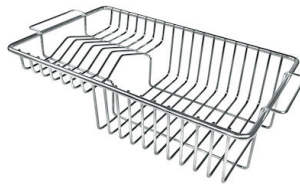

Drainer	Yes
Width	100 cm
Bowl dimension	340x400 + 180x400mm
Number of bowls	2 bowls
Waste fitting	Drain with automatic PM control

FEATURES

Automatic waste fitting	The waste-fitting with round remote knob is supplied; a practical accessory which makes it unnecessary to get wet in order to drain the water from the bowl.
Basket 3,5" waste fitting	The drain is equipped with a large 3.5" drain, with the practical basket cap that prevents the discharge of solid parts.
Deep bowls	This bowls reach an important depth, over 20 cm, thanks to the advanced production technology, that can be offer great capiciency and practicity in all the washing operations.
Double mixer hole	The large tap counter is already fitted with a series of 2 tap holes. In the second hole it is possible to install the remote control of the automatic drain or, alternatively, a practical soap dispenser.
High thickness	1mm thick steel. A significant thickness, which guarantees the maximum sturdiness and durability.
Perimetral overflow	The overflow is always a security on the Foster sinks that prevents the overflow of water in case of oversights. The perimeter drain solution improves aesthetics thanks to its square and essential shape.
Small radius	Bowls with squared shapes with a modern design and an increased capacity, for a minimal aesthetics connected with an extreme practicity.

TECHNICAL DATA

Lavello serie Master cod. 1251/05*

EQUIPMENT

Automatic waste fitting - PM

8407 113

OPTIONAL ACCESSORIES

Glass chopping board
8631 300

HDPE Chopping board
8657 001

HPDE Twin chopping board
8644 101

Stainless steel plate rack
8100 303

Stainless steel plate rack
8100 201

White bowl
8153 100

* only in combination with the accessory
8644 101

**Graters kit with ring-holder and
food collection tray**
8159 101